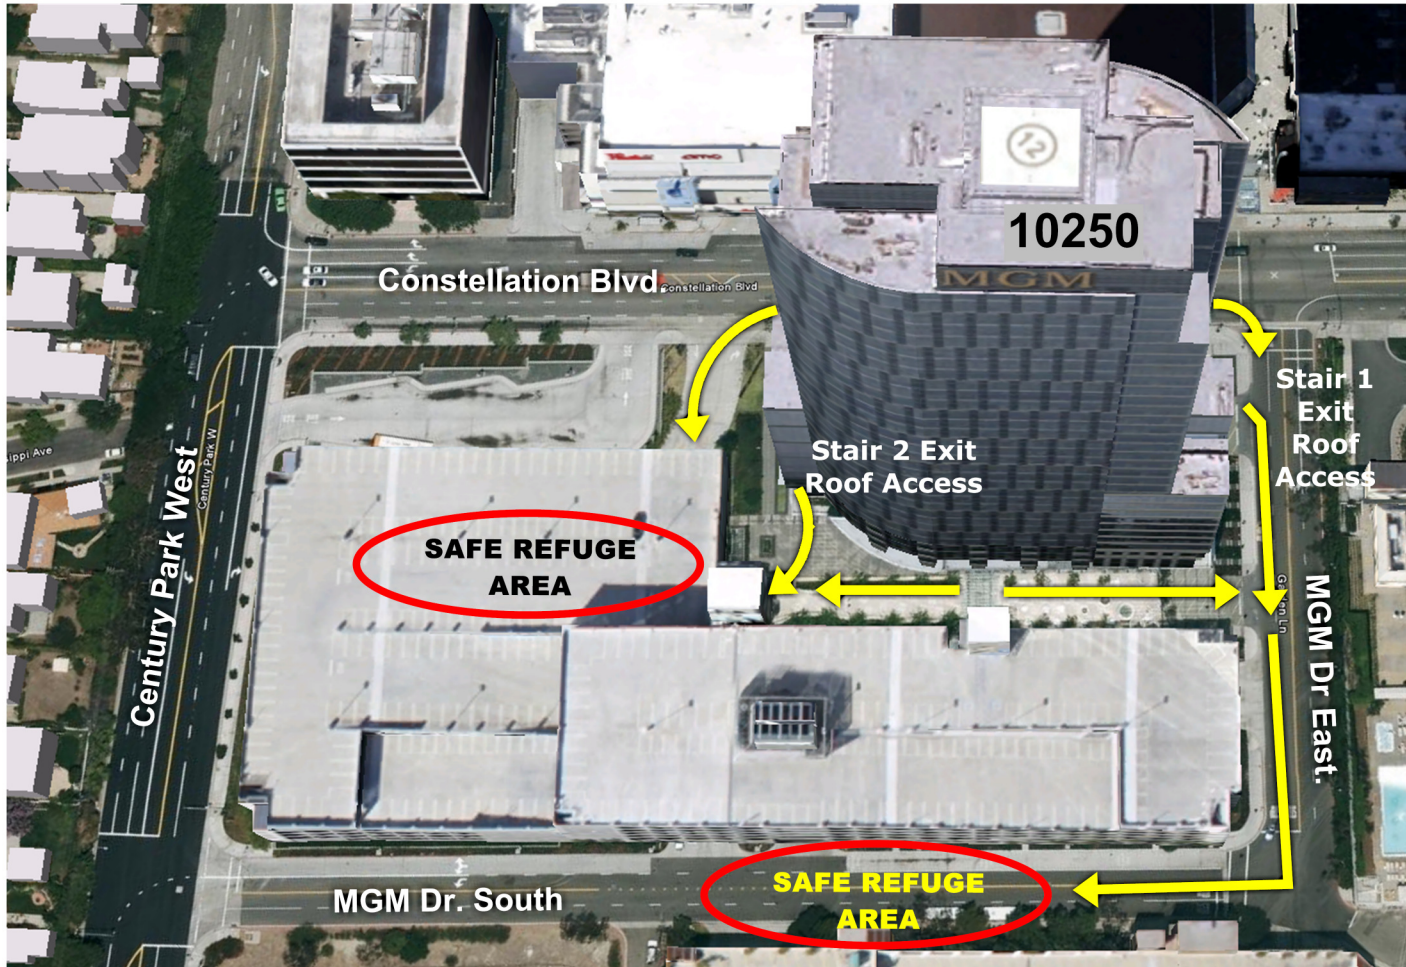

EXTERIOR SAFE REFUGE MAP

©RI Westmore

LEGEND

EXTERIOR SAFE REFUGE MEETING AREAS

 This map is provided for your convenience. Please print a copy and mark your company's designated safe refuge meeting area and distribute to all employees

NOTE - In the event of a bomb threat, earthquake or other emergency situations, alternate safe refuge area(s) may be established at that time.

EXIT PATHS

Go to the safest area that is up hill and up wind from smoke, fire or harmful liquids.

Stay at least 300 feet away from danger and have a secondary path to safety.

NEVER RE-ENTER A BURNING BUILDING!

If properly trained to do so, use appropriately rated fire extinguisher(s) to fight small fires.

- **From Stairwell #1 or main lobby** - proceed onto the Porte Cochere then gather on the sidewalk on MGM Dr. South
- **From Stairwell #2** - proceed into the West Parking Structure and assemble in the Parking Structure near the **Ground Floor Elevator Lobby**